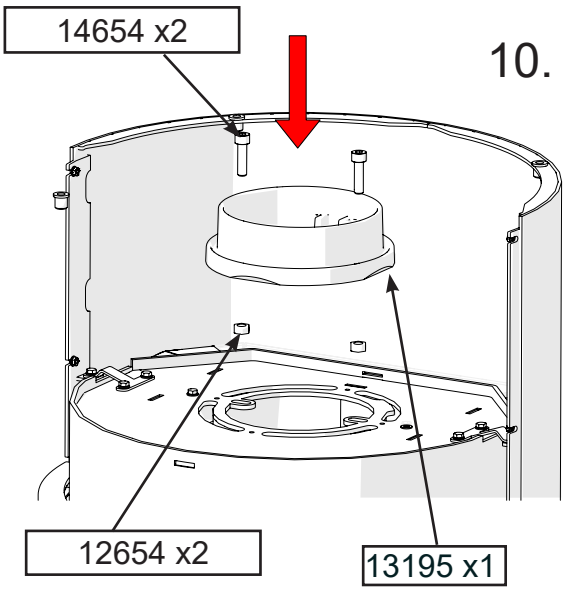

2.

3.

Orbis 1 - 2 - 3 Option: Steel

Orbis 1 - 2 - 3 Option: Steel

95-0048 x1

Handling catalyst use GLOVES

10852 x2

10. *If Option Power stone*