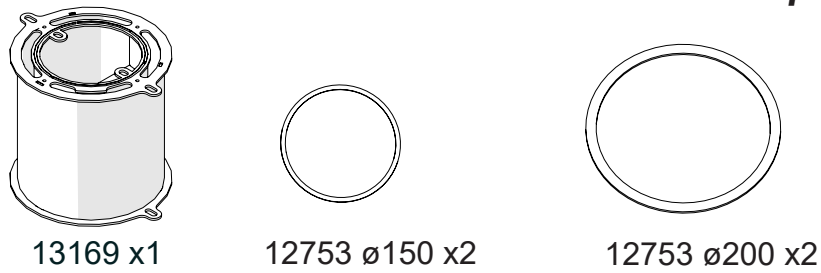

12719 - Soapstone x2
12720 - Indian Night x2
12718 - Coffeestone x2

14543 x1

12722 - Soapstone x2
12723 - Indian Night x2
12721 - Coffeestone x2

10852 x1

Orbis 1 - 2 - 3 Option: DV

+ Option Power stone: Orbis 2