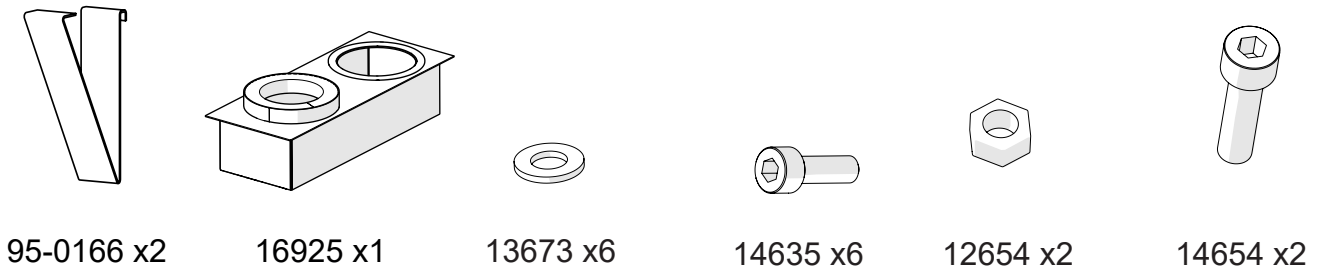

12719 - Soapstone x2
12720 - Indian Night x2
12718 - Coffeestone x2

14543 x1

12722 - Soapstone x2
12723 - Indian Night x2
12721 - Coffeestone x2

10852 x1

Orbis 1 - 2 - 3 Option: DV

+ Option Power stone: Orbis 2