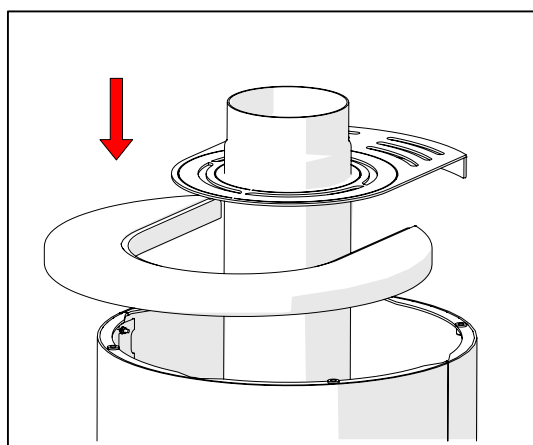

10. *If Option Power stone*

10./11.

11./12.