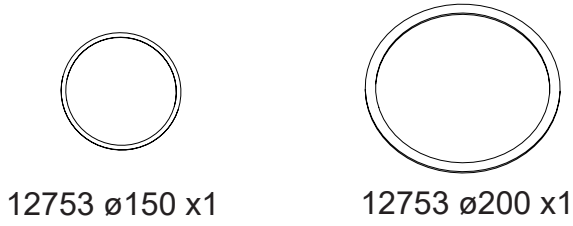

12719 - Soapstone x2
12720 - Indian Night x2
12718 - Coffeestone x2

14543 x1

12722 - Soapstone x2
12723 - Indian Night x2
12721 - Coffeestone x2

10852 x1

Orbis 1 - 2 - 3 Option: DV

+ Option Power stone: Orbis 2