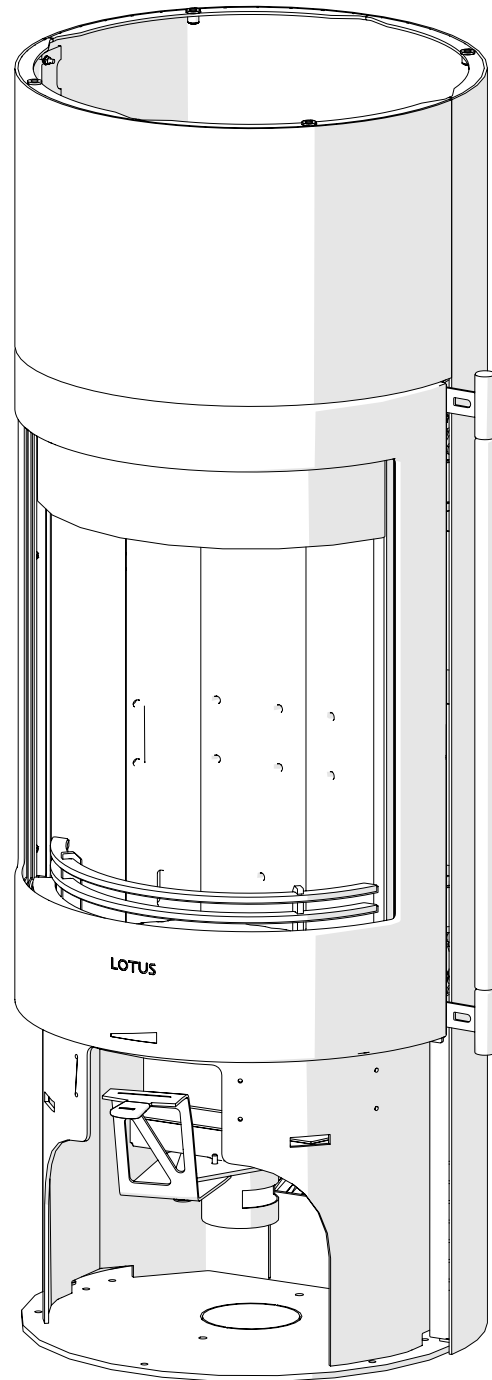

Lotus · Model
Orbis 1 - 2 - 3
Steel.....

ecoLine

Stone....
DV.....

Orbis 1 - 2 - 3

11059 x5

95-0048 x1

13195 x1

14654 x2

12719 - Soapstone x2
12720 - Indian Night x2
12718 - Coffeestone x2

14543 x1

12722 - Soapstone x2
12723 - Indian Night x2
12721 - Coffeestone x2

10852 x1

Orbis 1 - 2 - 3 Option: DV

+ Option Power stone: Orbis 2

+ Option Power stone: Orbis 3

Orbis 1 - 2 - 3

1.

2.

3.

Orbis 1 - 2 - 3

1.

95-0048 x1

10./11.

11./12.

Option: DV + power stone