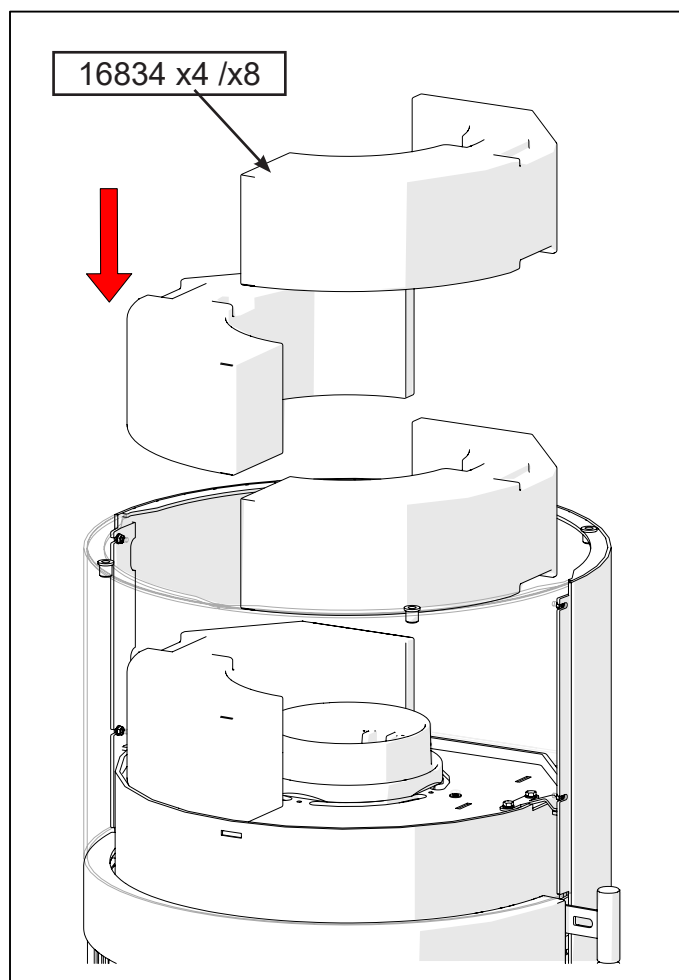

2.

3.

Orbis 1 - 2 - 3 Option: Steel

Orbis 1 - 2 - 3 Option: Steel

95-0048 x1

Handling catalyst use GLOVES

10852 x2

10. *If Option Power stone*