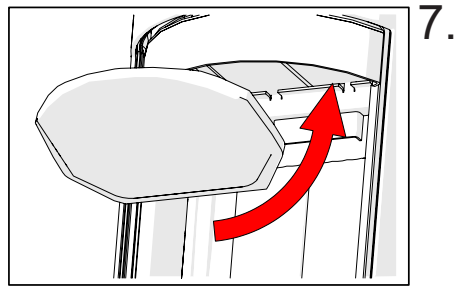

2.

3.

Orbis 1 - 2 - 3 Option: Steel

Orbis 1 - 2 - 3 Option: Steel

95-0048 x1

Handling catalyst use GLOVES

10852 x2

10. *If Option Power stone*