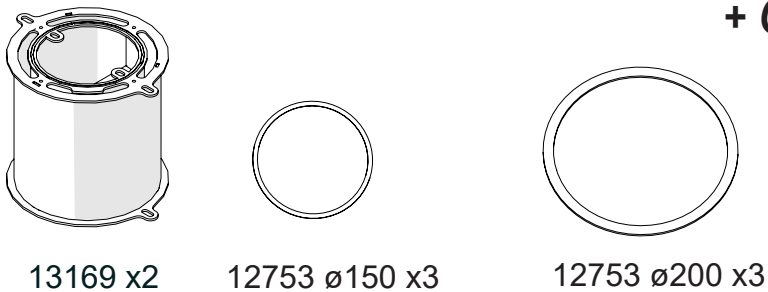

+ Option Power stone: Orbis 3