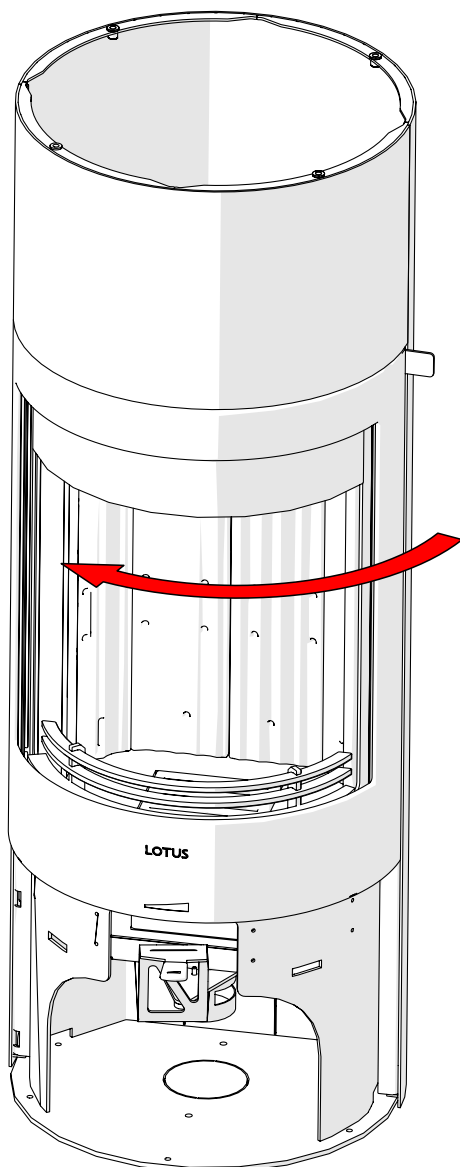

Lotus · Model
Orbis 1 - 2 - 3
Steel.....

ecoLine

Stone....
DV.....

Orbis 1 - 2 - 3

11059 x5

95-0048 x1

13195 x1

14654 x2

12719 - Soapstone x2
12720 - Indian Night x2
12718 - Coffeestone x2

14543 x1

12722 - Soapstone x2
12723 - Indian Night x2
12721 - Coffeestone x2

10852 x1

Orbis 1 - 2 - 3 Option: DV

+ Option Power stone: Orbis 2

+ Option Power stone: Orbis 3

Orbis 1 - 2 - 3

1.

2.

3.

Orbis 1 - 2 - 3

1.

95-0048 x1