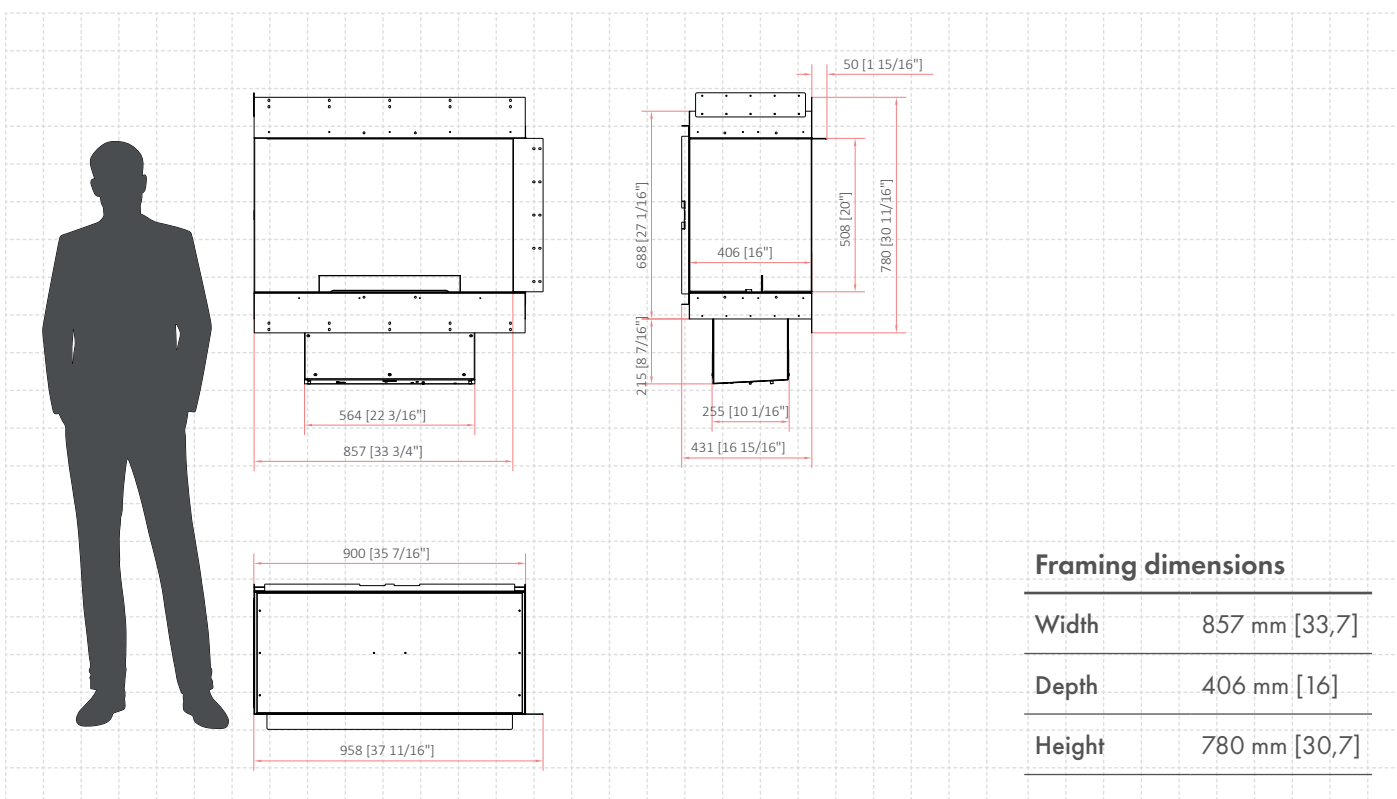

Forma 800 Left Corner

Burner model	FLA4+ 590
Fuel tank capacity	9.6 L 2.54 gal
Maximum burn time	16 hours
Maximum heat output	3.1 kW 10 578 BTUs/h
Minimum room cubature	31 m ³ 1095 ft ³
Flame height regulation	6 stages
Weight	61.1 kg 134.7 lbs
Fuel type	bioethanol 95 - 96,6%
Flue	not required
Air change rate	1 space volume per hour
Power supply	230 V 115 V
Finish	black powder coating
Materials	steel, galvanized steel, tempered glass
Application	for indoor use only

CONTROL OPTIONS

included

included

optional

'PLANIKA BEV' APP

Control the fire with your smartphone!

Framing dimensions

Width	857 mm [33,7]
Depth	406 mm [16]
Height	780 mm [30,7]