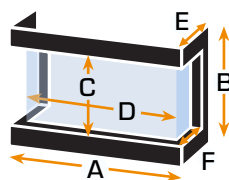

ASHLETT INSERT ELECTRIC FIRE

Information Sheet

// DIMENSIONS

A	652.0 mm	E	363.0 mm
B	491.0 mm	F	82.0 mm
C	677.0 mm	G	90.0 mm
D	313.0 mm		

Cornered (L or R)

A	799.0 mm	D	652.0 mm
B	547.0 mm	E	343.0 mm
C	359.0 mm	F	249.0 mm

Three-sided

A	758.0 mm	D	652.0 mm
B	547.0 mm	E	343.0 mm
C	359.0 mm	F	249.0 mm

Front-facing

A	751.0 mm	C	365.0 mm
B	543.0 mm	D	651.0 mm

// TECHNICAL

PRODUCT SPECS

Supply voltage:	220-240V AC
Rating power:	50Hz 1500W
Fuse rating:	13 Amp
Heating elements:	1500W
Lighting:	LED

PRODUCT FEATURES

- Use flame-effect independent of heat
- **Deluxe Real Logs**
- New ember red fuel bed colour with orange, blue and pink colour options
- Upgrade with sleek black steel frame
- Timer control options
- One-sided, two-sided & three-sided installation options, frames to suit
- Down lighting option
- Remote control
- Full thermostatic control
- 3-Pin plug with 1.8m cord.