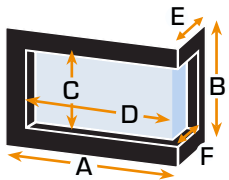

ASHLETT INSERT ELECTRIC FIRE

Information Sheet

// DIMENSIONS

A	652.0 mm	E	363.0 mm
B	491.0 mm	F	82.0 mm
C	677.0 mm	G	90.0 mm
D	313.0 mm		

Cornered (L or R)

A	799.0 mm	D	652.0 mm
B	547.0 mm	E	343.0 mm
C	359.0 mm	F	249.0 mm

Three-sided

A	758.0 mm	D	652.0 mm
B	547.0 mm	E	343.0 mm
C	359.0 mm	F	249.0 mm

Front-facing

A	751.0 mm	C	365.0 mm
B	543.0 mm	D	651.0 mm

// TECHNICAL

PRODUCT SPECS

Supply voltage:	220-240V AC
Rating power:	50Hz 1500W
Fuse rating:	13 Amp
Heating elements:	1500W
Lighting:	LED

PRODUCT FEATURES

- Use flame-effect independent of heat
- **Deluxe Real Logs**
- New ember red fuel bed colour with orange, blue and pink colour options
- Upgrade with sleek black steel frame
- Timer control options
- One-sided, two-sided & three-sided installation options, frames to suit
- Down lighting option
- Remote control
- Full thermostatic control
- 3-Pin plug with 1.8m cord.