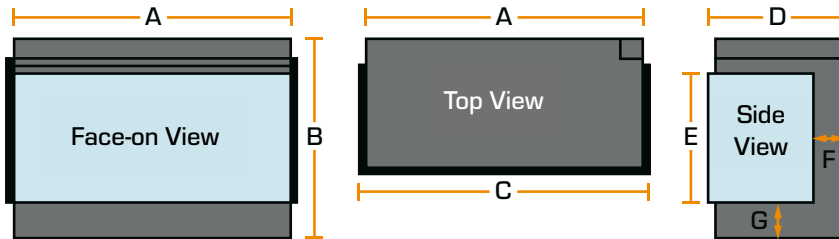

ASHLETT INSERT ELECTRIC FIRE

Information Sheet

// DIMENSIONS

A	652.0 mm	E	363.0 mm
B	491.0 mm	F	82.0 mm
C	677.0 mm	G	90.0 mm
D	313.0 mm		

Cornered (L or R)

A	799.0 mm	D	652.0 mm
B	547.0 mm	E	343.0 mm
C	359.0 mm	F	249.0 mm

Three-sided

A	758.0 mm	D	652.0 mm
B	547.0 mm	E	343.0 mm
C	359.0 mm	F	249.0 mm

Front-facing

A	751.0 mm	C	365.0 mm
B	543.0 mm	D	651.0 mm

// TECHNICAL

PRODUCT SPECS

Supply voltage:	220-240V AC
Rating power:	50Hz 1500W
Fuse rating:	13 Amp
Heating elements:	1500W
Lighting:	LED

PRODUCT FEATURES

- Use flame-effect independent of heat
- **Deluxe Real Logs**
- New ember red fuel bed colour with orange, blue and pink colour options
- Upgrade with sleek black steel frame
- Timer control options
- One-sided, two-sided & three-sided installation options, frames to suit
- Down lighting option
- Remote control
- Full thermostatic control
- 3-Pin plug with 1.8m cord.