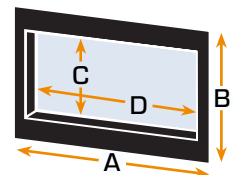

ASHLETT INSERT ELECTRIC FIRE

Information Sheet

// DIMENSIONS

A	652.0 mm	E	363.0 mm
B	491.0 mm	F	82.0 mm
C	677.0 mm	G	90.0 mm
D	313.0 mm		

Cornered (L or R)

A	799.0 mm	D	652.0 mm
B	547.0 mm	E	343.0 mm
C	359.0 mm	F	249.0 mm

Three-sided

A	758.0 mm	D	652.0 mm
B	547.0 mm	E	343.0 mm
C	359.0 mm	F	249.0 mm

Front-facing

A	751.0 mm	C	365.0 mm
B	543.0 mm	D	651.0 mm

// TECHNICAL

PRODUCT SPECS

Supply voltage:	220-240V AC
Rating power:	50Hz 1500W
Fuse rating:	13 Amp
Heating elements:	1500W
Lighting:	LED

PRODUCT FEATURES

- Use flame-effect independent of heat
- **Deluxe Real Logs**
- New ember red fuel bed colour with orange, blue and pink colour options
- Upgrade with sleek black steel frame
- Timer control options
- One-sided, two-sided & three-sided installation options, frames to suit
- Down lighting option
- Remote control
- Full thermostatic control
- 3-Pin plug with 1.8m cord.